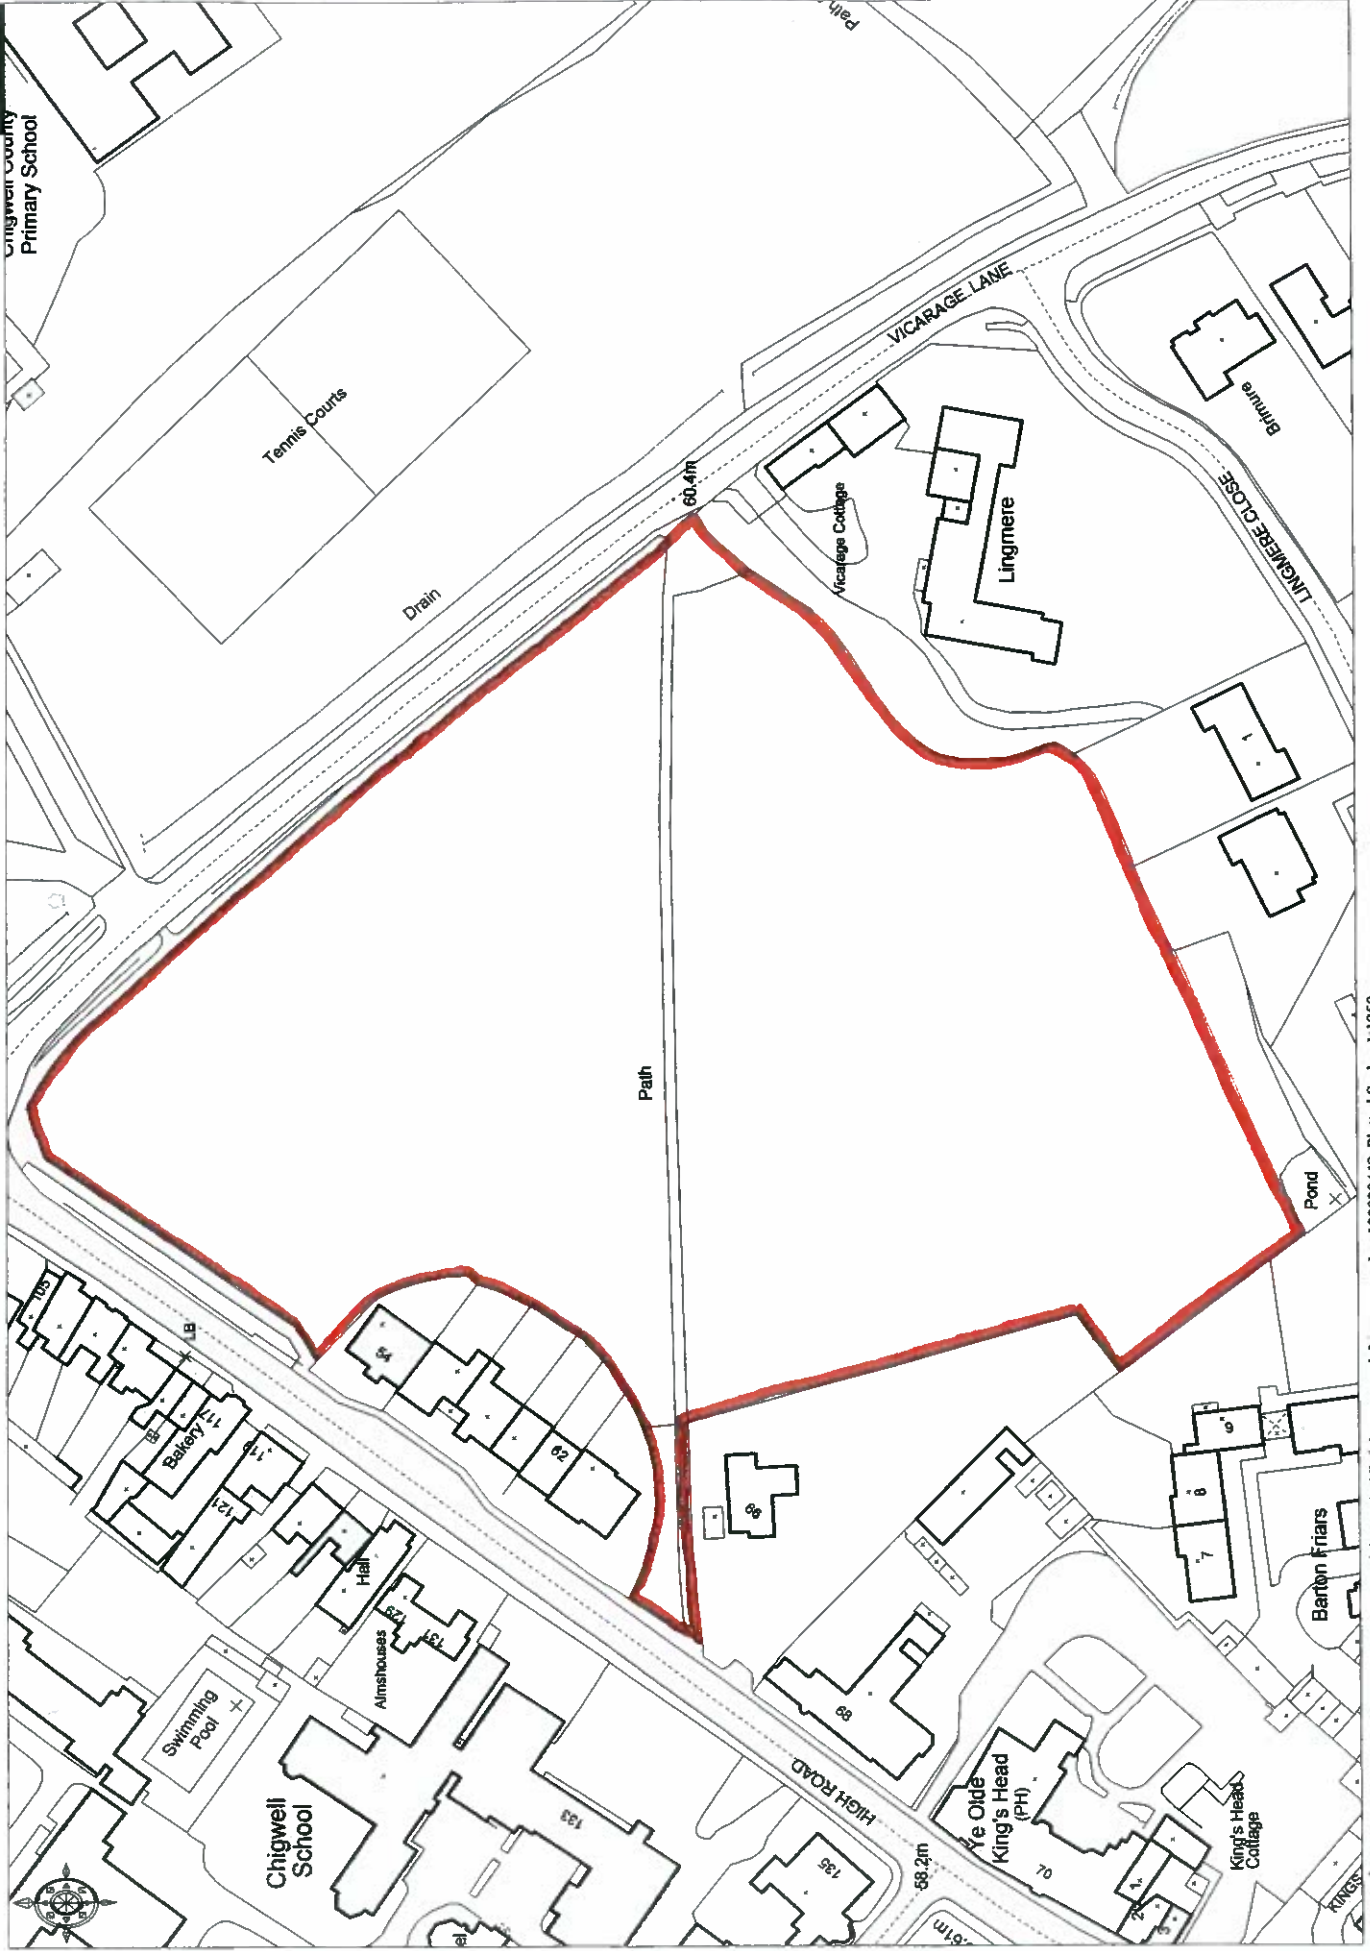

Land at Chigwell St Mary Glebe

STURTT
PARKER

© Crown Copyright 2008. All rights reserved. Licence number 100020449. Plotted Scale - 1:1250

This plan is for identification purposes only. Its accuracy can in no way be guaranteed.