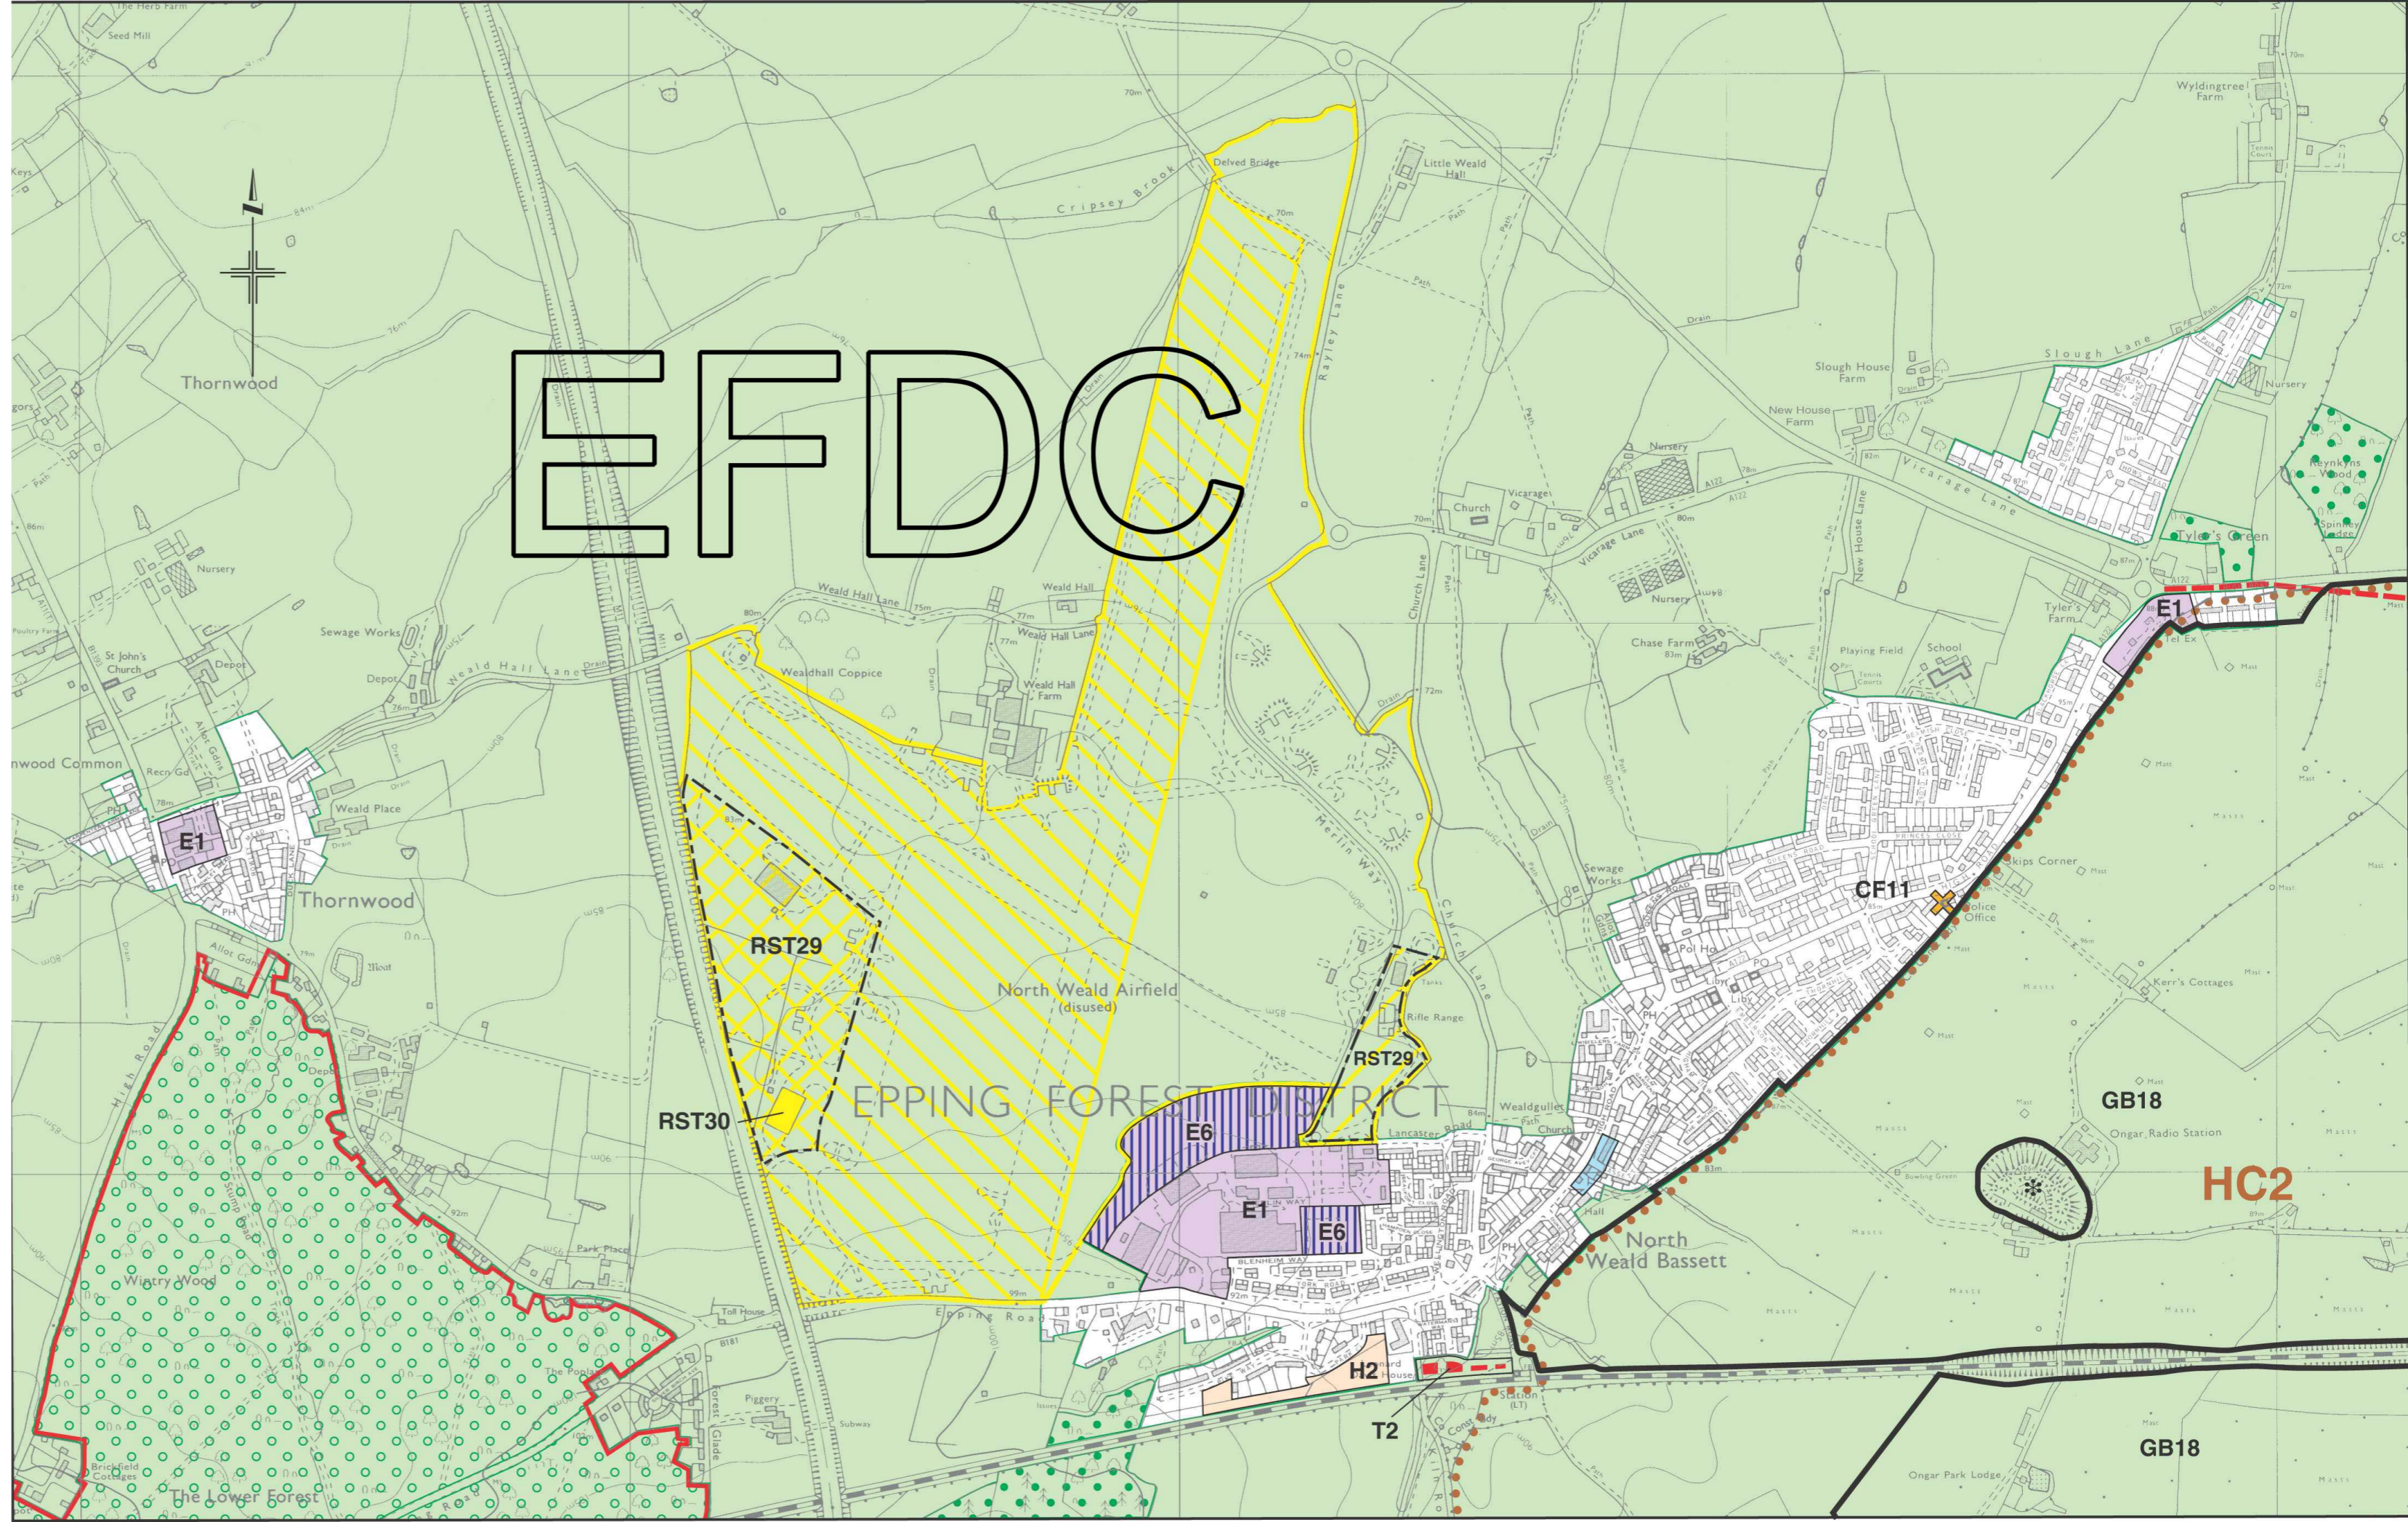

EPPING FOREST DISTRICT LOCAL PLAN

ADOPTED JANUARY 1998

Sheet 'E'

1:10,000

North Weald/Thornwood

Inset Map 11

Produced by the Cook Hammond & Kell Group

Reproduced from the Ordnance Survey Mapping with the permission of the Controller of Her Majesty's Stationery office (c) Crown copyright.

Unauthorised reproduction infringes Crown copyright and may lead to prosecution or civil proceedings.

Epping Forest District Council. LA 077933. 2003.